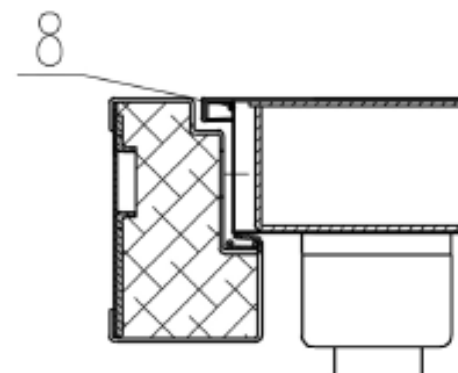

Budget Emergency Exit Door (Personnel Range)

Available Sizes

890x2095mm

990x2095mm

Frame extensions also available

1. Galvanised 90mm enclosed frame
2. 45mm, 0.8mm double skinned galvanised door leaf
3. 3 stainless steel ball bearing hinges
4. Self-adhesive 'V' seal
5. Honeycomb core
6. EXIDOR 296 emergency push bar
7. 4 x dog bolts
8. Jemmy bar lip