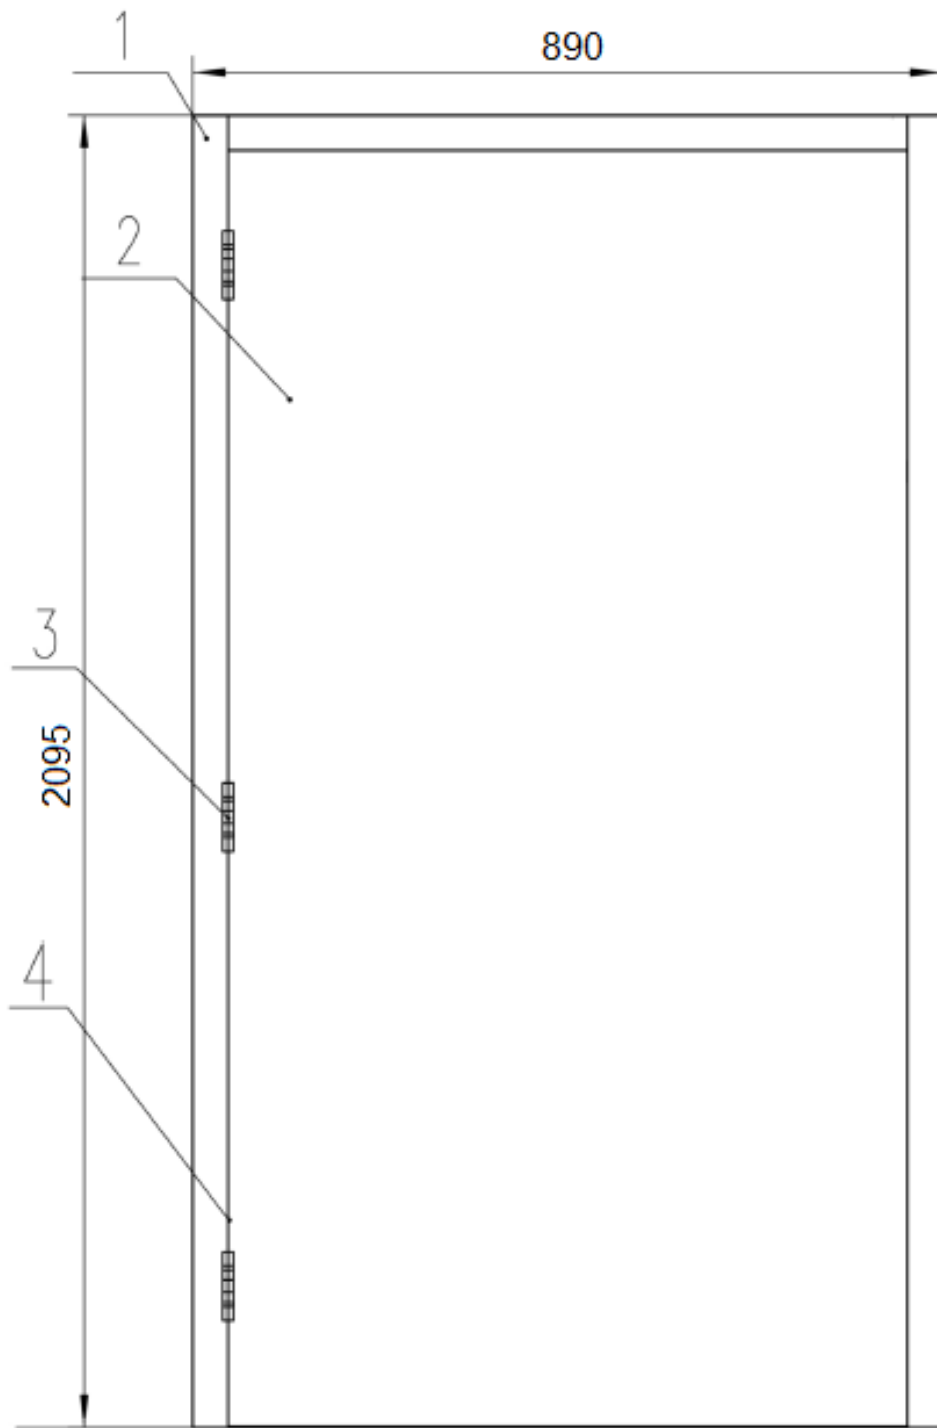

Budget Emergency Exit Door (Personnel Range)

Available Sizes

890x2095mm

990x2095mm

Frame extensions also available

1. Galvanised 90mm enclosed frame
2. 45mm, 0.8mm double skinned galvanised door leaf
3. 3 stainless steel ball bearing hinges
4. Self-adhesive 'V' seal
5. Honeycomb core
6. EXIDOR 296 emergency push bar
7. 4 x dog bolts
8. Jemmy bar lip

U-Value: 2.88 Acoustic Rating: 30dB

LATHAM'S
STEEL SECURITY DOORSETS