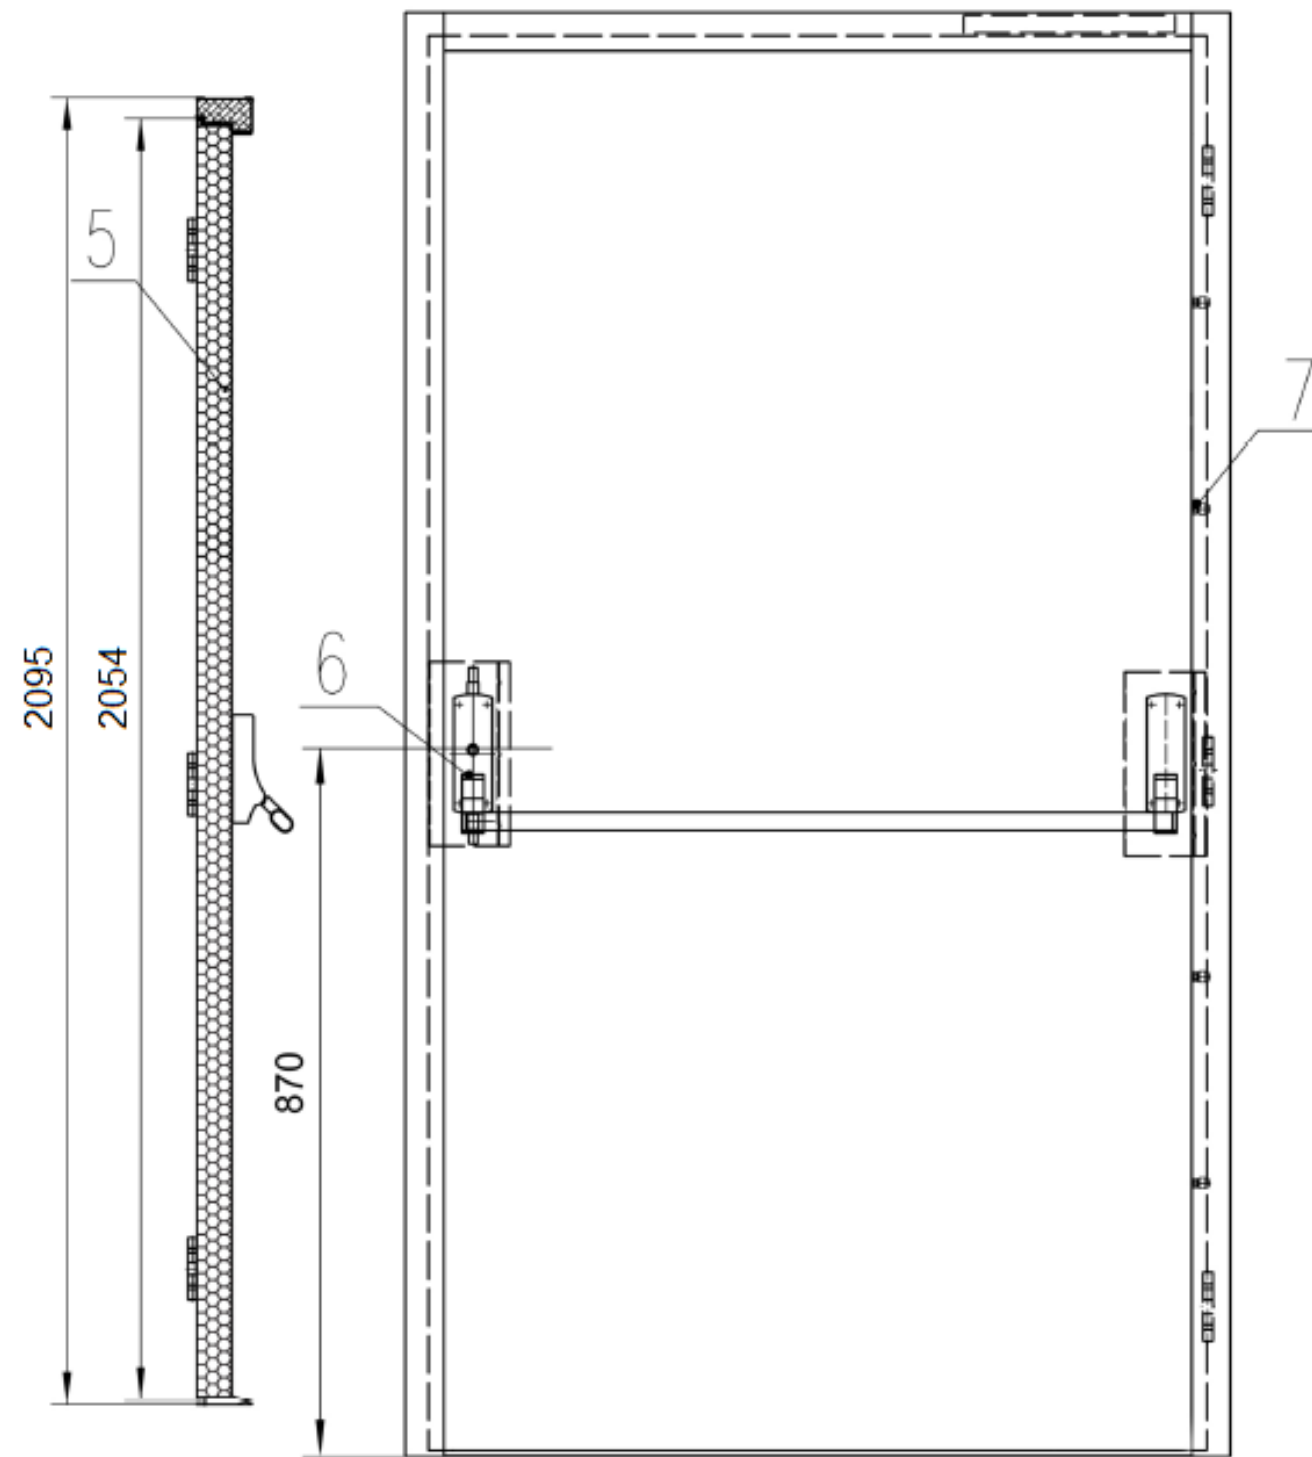

Budget Emergency Exit Door (Personnel Range)

Available Sizes

890x2095mm

990x2095mm

Frame extensions also available

1. Galvanised 90mm enclosed frame
2. 45mm, 0.8mm double skinned galvanised door leaf
3. 3 stainless steel ball bearing hinges
4. Self-adhesive 'V' seal
5. Honeycomb core
6. EXIDOR 296 emergency push bar
7. 4 x dog bolts
8. Jemmy bar lip

U-Value: 2.88 Acoustic Rating: 30dB

LATHAM'S
STEEL SECURITY DOORSETS