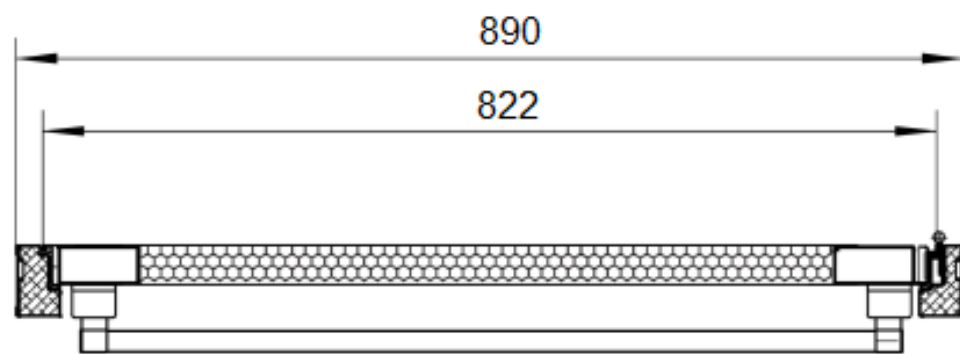

Budget Emergency Exit Door (Personnel Range)

Available Sizes

890x2095mm

990x2095mm

Frame extensions also available

1. Galvanised 90mm enclosed frame
2. 45mm, 0.8mm double skinned galvanised door leaf
3. 3 stainless steel ball bearing hinges
4. Self-adhesive 'V' seal
5. Honeycomb core
6. EXIDOR 296 emergency push bar
7. 4 x dog bolts
8. Jemmy bar lip

U-Value: 2.88 Acoustic Rating: 30dB

LATHAM'S
STEEL SECURITY DOORSETS