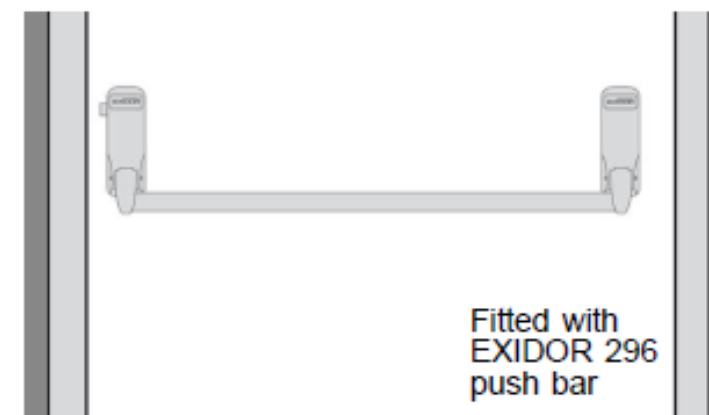

Budget Emergency Exit Door (Personnel Range)

Available Sizes

890x2095mm

990x2095mm

Frame extensions also available

1. Galvanised 90mm enclosed frame
2. 45mm, 0.8mm double skinned galvanised door leaf
3. 3 stainless steel ball bearing hinges
4. Self-adhesive 'V' seal
5. Honeycomb core
6. EXIDOR 296 emergency push bar
7. 4 x dog bolts
8. Jemmy bar lip

U-Value: 2.88 Acoustic Rating: 30dB

LATHAM'S
STEEL SECURITY DOORSETS