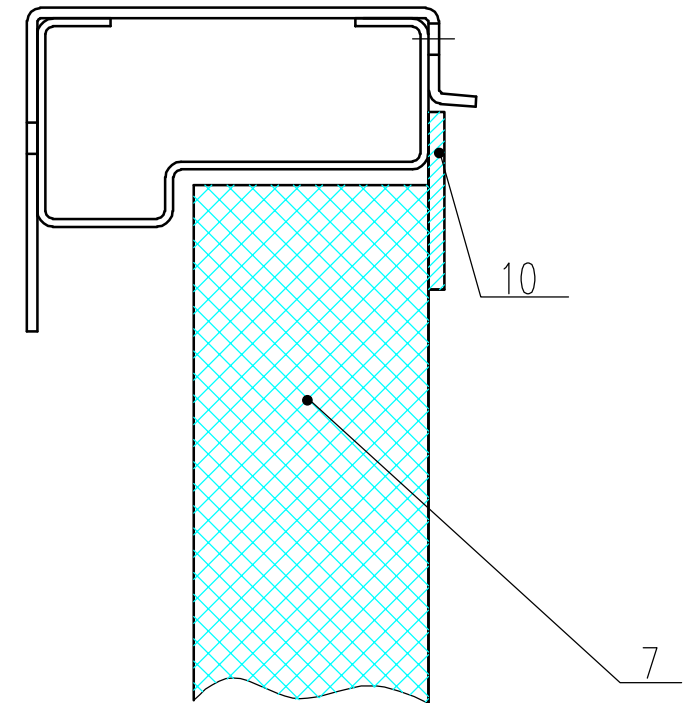

# Anti-Vandal Window Shutter

1. Galvanised 1038 x 1038mm enclosed frame with PU foam insulation
2. Finger bolts with internal reinforcement
3. Reinforcing 4mm round bar mesh inside door leaf
4. S/Steel lift off Flag hinges
5. Integrated dog bolts
6. Aluminium single/double glazing unit option available
7. 45mm shutter leaves with high density PU foam insulation
8. Finger pull handles
9. Drain plugs
10. 3mm Anti-jemmy Flange