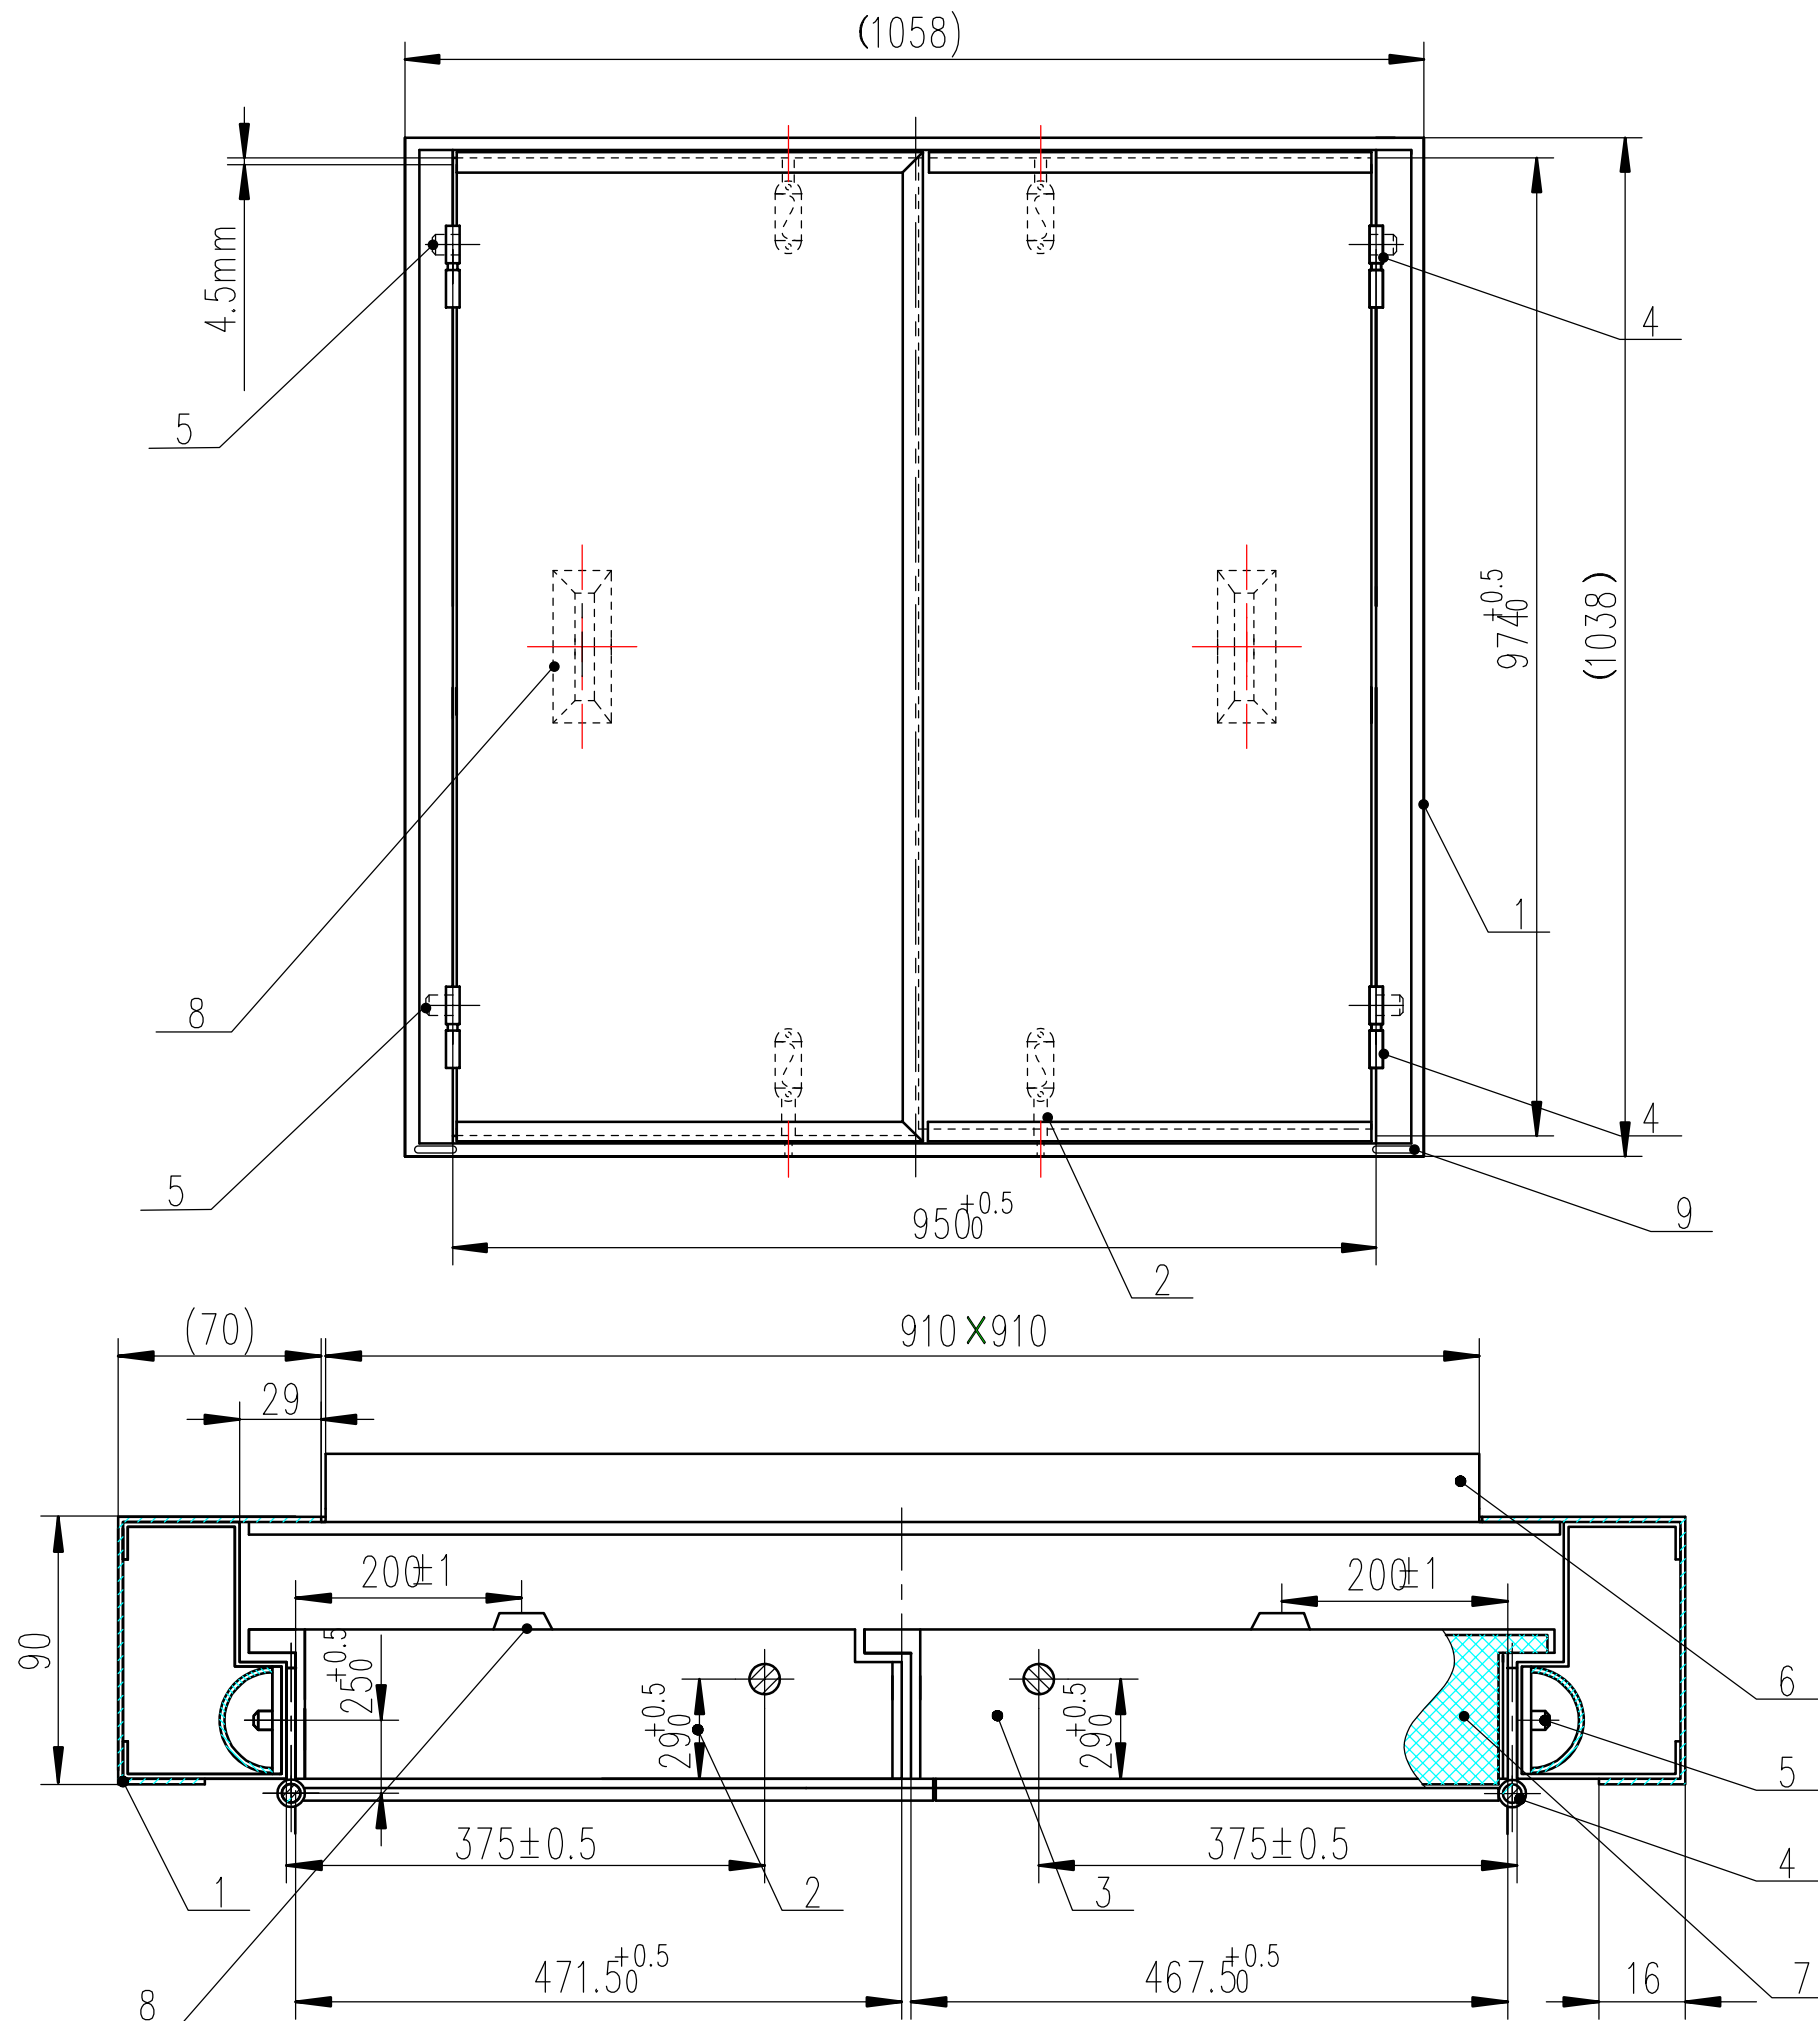

# Anti-Vandal Window Shutter

1. Galvanised 1038 x 1038mm enclosed frame with PU foam insulation
2. Finger bolts with internal reinforcement
3. Reinforcing 4mm round bar mesh inside door leaf
4. S/Steel lift off Flag hinges
5. Integrated dog bolts
6. Aluminium single/double glazing unit option available
7. 45mm shutter leaves with high density PU foam insulation
8. Finger pull handles
9. Drain plugs
10. 3mm Anti-jemmy Flange