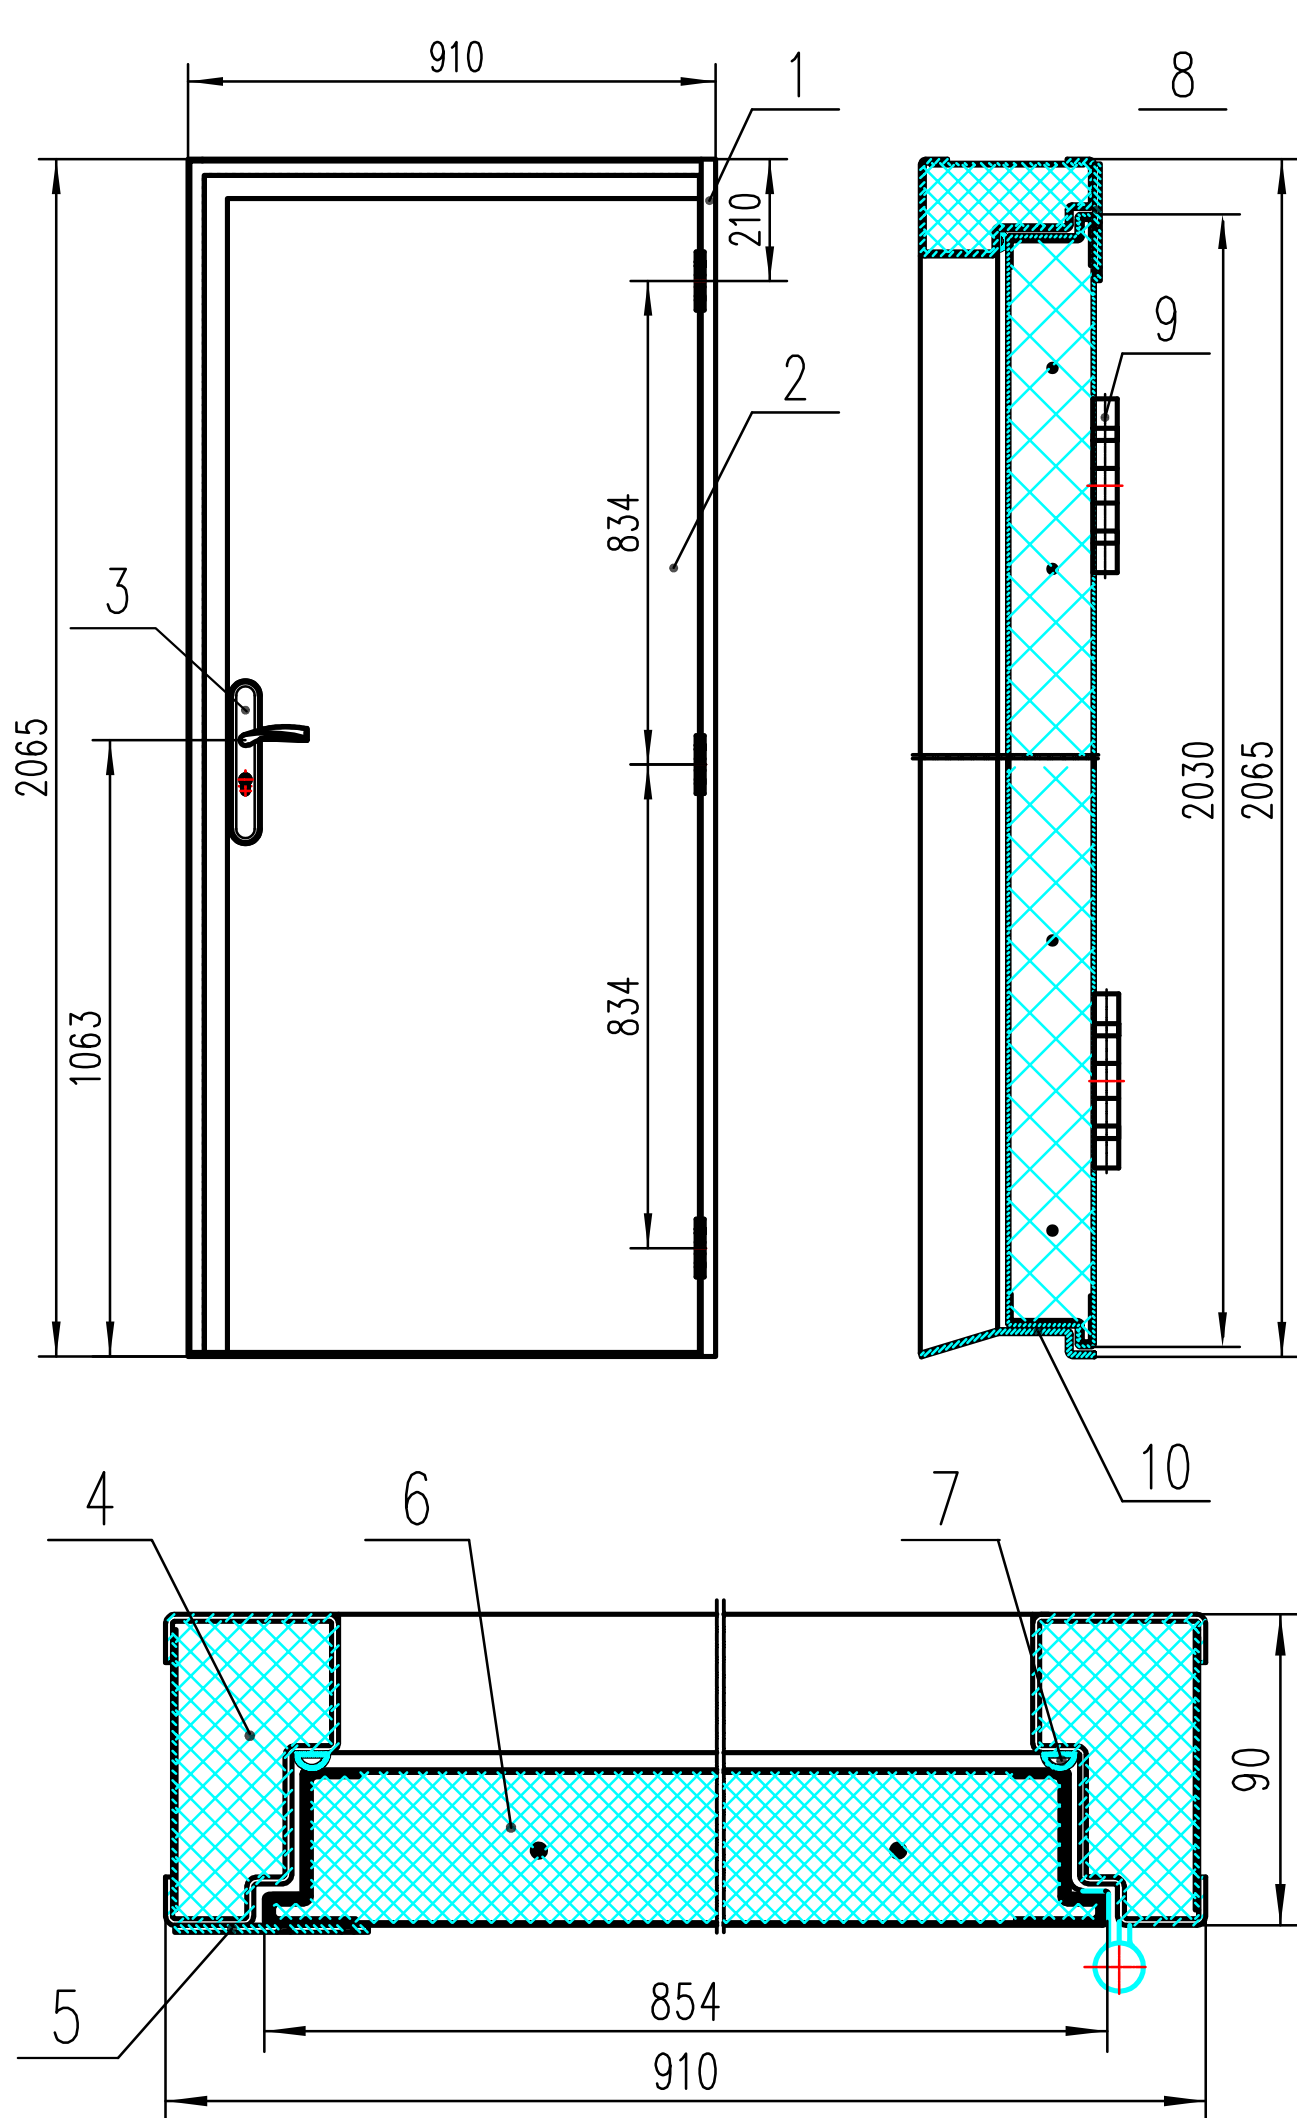

910 X 2065mm Shipping Container Door with Astragal

1. Galvanised 90mm enclosed frame
2. 45mm, 1mm galvanised and reinforced door leaf with high density PU foam
3. 918901 S/S HOOPLY® handle
4. High density PU insulation in frame
5. 3mm Anti-jemmy flange on door edge
6. High density PU insulation in door leaf
7. "V" frame seal
8. 3mm Anti-jemmy flange on at top of door
9. Stainless steel ball bearing hinge
10. Stainless steel 2mm threshold
11. 3 point top locks
12. HOOPLY® 502S side lock
13. HOOPLY® ST8 security lock
14. Reinforcing mesh
15. No bottom lock bolt

918901 S/Steel HOOPLY® handle detail