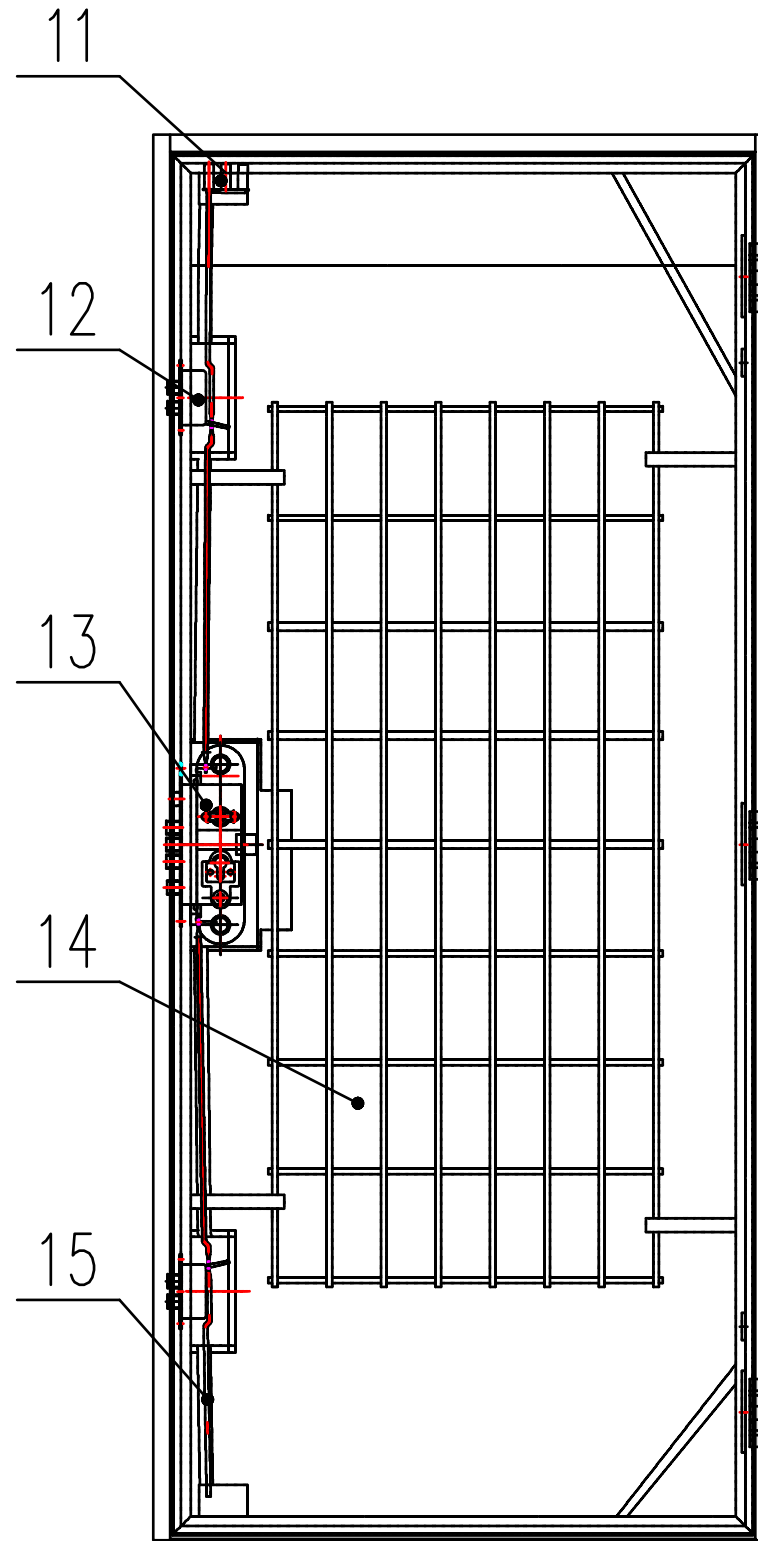

910 X 2065mm Shipping Container Door with Astragal

1. Galvanised 90mm enclosed frame
2. 45mm, 1mm galvanised and reinforced door leaf with high density PU foam
3. 918901 S/S HOOPLY® handle
4. High density PU insulation in frame
5. 3mm Anti-jemmy flange on door edge
6. High density PU insulation in door leaf
7. "V" frame seal
8. 3mm Anti-jemmy flange on at top of door
9. Stainless steel ball bearing hinge
10. Stainless steel 2mm threshold
11. 3 point top locks
12. HOOPLY® 502S side lock
13. HOOPLY® ST8 security lock
14. Reinforcing mesh
15. No bottom lock bolt

918901 S/Steel HOOPLY® handle detail