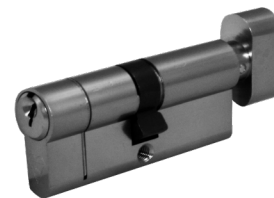

Cylinder Configurations

Our personnel doors all come pre-fitted with euro cylinders. You can choose to have them keyed alike (same key to open all doors) or a thumb turn cylinder to lock the door internally without a key.