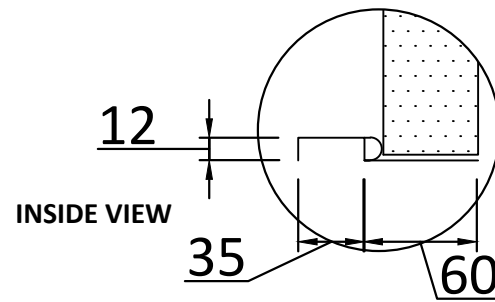

**AERIAL CROSS SECTION**

**VERTICAL CROSS SECTION**

**OUTSIDE VIEW**

**995**

**2020**

**INSIDE VIEW**

**BLANK HEAVY DUTY DOOR**

SIZES AVAILABLE	
WIDTH (MM)	X HEIGHT (MM)
845	X 2020
895	X 2020
995	X 2020

**CONSTRUCTION MATERIALS**

- GALVANISED STEEL
- FRAME: 1MM
- DOOR LEAF: 0.6MM
- FIREBOARD INFILL

**HINGES**

- 3 X 304# STAINLESS STEEL

EXAMPLE SHOWN:  
995X2020 LH OUT  
(VIEWED FROM OUTSIDE)

DRAWN BY:  
CHRIS HARDY

SCALE:  
1:14