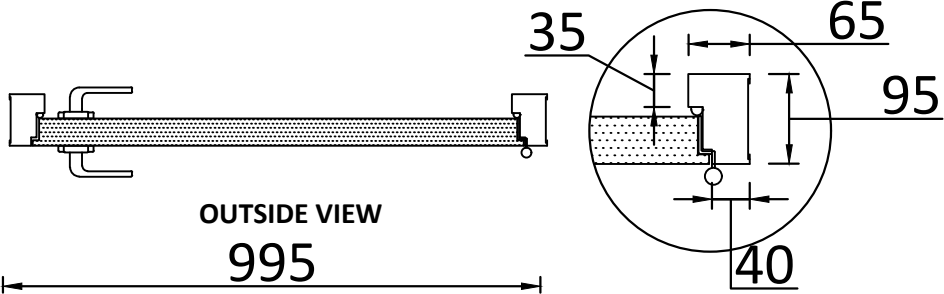

**AERIAL CROSS SECTION**

**VERTICAL CROSS SECTION**

**OUTSIDE VIEW**

**995**

**2020**

**INSIDE VIEW**

**BLANK HEAVY DUTY DOOR**

SIZES AVAILABLE	
WIDTH (MM)	X HEIGHT (MM)
845	X 2020
895	X 2020
995	X 2020

**CONSTRUCTION MATERIALS**

- GALVANISED STEEL
- FRAME: 1MM
- DOOR LEAF: 0.6MM
- FIREBOARD INFILL

**HINGES**

- 3 X 304# STAINLESS STEEL

EXAMPLE SHOWN:  
995X2020 LH OUT  
(VIEWED FROM OUTSIDE)

DRAWN BY:  
CHRIS HARDY

SCALE:  
1:14