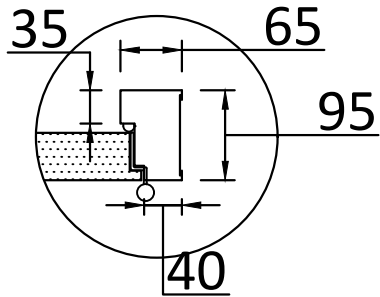

**AERIAL CROSS SECTION**

**OUTSIDE VIEW**

**995**

**2020**

**INSIDE VIEW**

**VERTICAL CROSS SECTION**

**HEAVY DUTY SECURITY DOOR**

**SIZES AVAILABLE  
WIDTH (MM) X HEIGHT (MM)**

695 X 2020
745 X 2020
795 X 2020
845 X 2020
895 X 2020
945 X 2020
995 X 2020
1145 X 2020

**CONSTRUCTION MATERIALS**

GALVANISED STEEL
FRAME: 2MM
DOOR LEAF: 1MM
FIREBOARD INFIL

**HINGES**

4 X 304# STAINLESS STEEL
--------------------------

EXAMPLE SHOWN:  
995X2020 LH OUT  
(VIEWED FROM OUTSIDE)

**LATHAM'S**  
STEEL SECURITY DOORSETS

DRAWN BY:  
CHRIS HARDY

SCALE:  
1:14