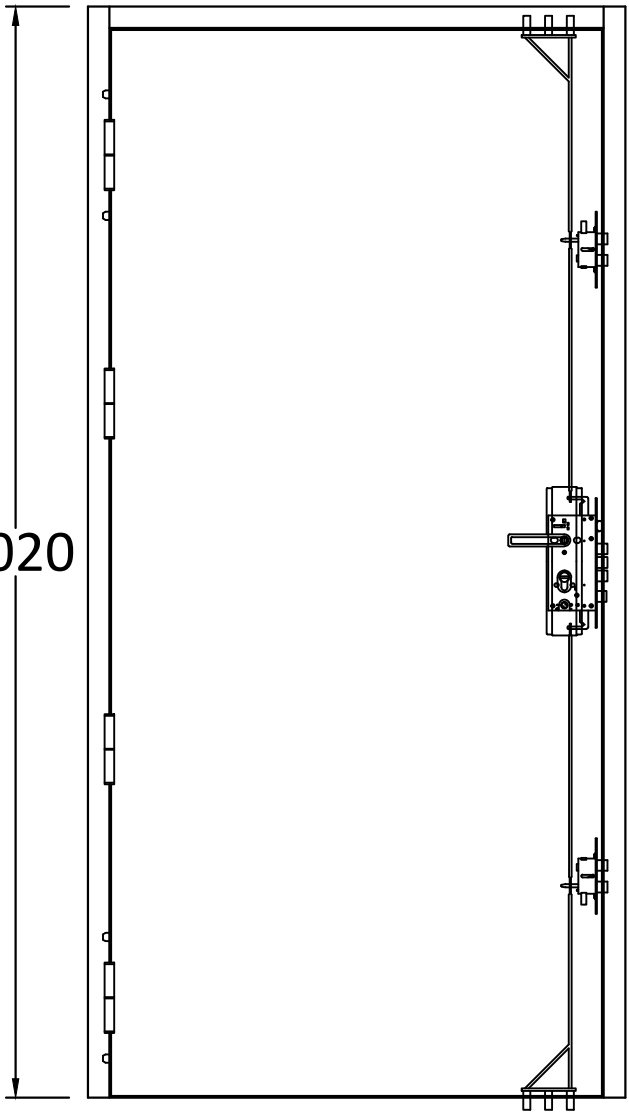

**AERIAL CROSS SECTION**

**OUTSIDE VIEW**

**995**

**2020**

**INSIDE VIEW**

**VERTICAL CROSS SECTION**

**HEAVY DUTY SECURITY DOOR**

**SIZES AVAILABLE  
WIDTH (MM) X HEIGHT (MM)**

695 X 2020
745 X 2020
795 X 2020
845 X 2020
895 X 2020
945 X 2020
995 X 2020
1145 X 2020

**CONSTRUCTION MATERIALS**

GALVANISED STEEL
FRAME: 2MM
DOOR LEAF: 1MM
FIREBOARD INFIL

**HINGES**

4 X 304# STAINLESS STEEL
--------------------------

EXAMPLE SHOWN:  
995X2020 LH OUT  
(VIEWED FROM OUTSIDE)

**LATHAM'S**  
STEEL SECURITY DOORSETS

DRAWN BY:  
CHRIS HARDY

SCALE:  
1:14