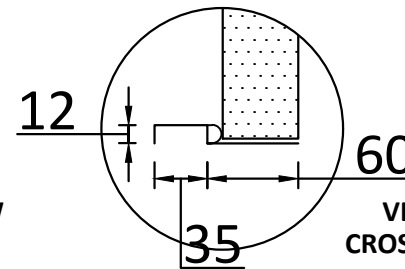

**AERIAL CROSS SECTION**

**OUTSIDE VIEW**

**995**

**2020**

**INSIDE VIEW**

**VERTICAL CROSS SECTION**

**HEAVY DUTY SECURITY DOOR**

**SIZES AVAILABLE  
WIDTH (MM) X HEIGHT (MM)**

695 X 2020
745 X 2020
795 X 2020
845 X 2020
895 X 2020
945 X 2020
995 X 2020
1145 X 2020

**CONSTRUCTION MATERIALS**

GALVANISED STEEL
FRAME: 2MM
DOOR LEAF: 1MM
FIREBOARD INFIL

**HINGES**

4 X 304# STAINLESS STEEL
--------------------------

EXAMPLE SHOWN:  
995X2020 LH OUT  
(VIEWED FROM OUTSIDE)

**LATHAM'S**  
STEEL SECURITY DOORSETS

DRAWN BY:  
CHRIS HARDY

SCALE:  
1:14