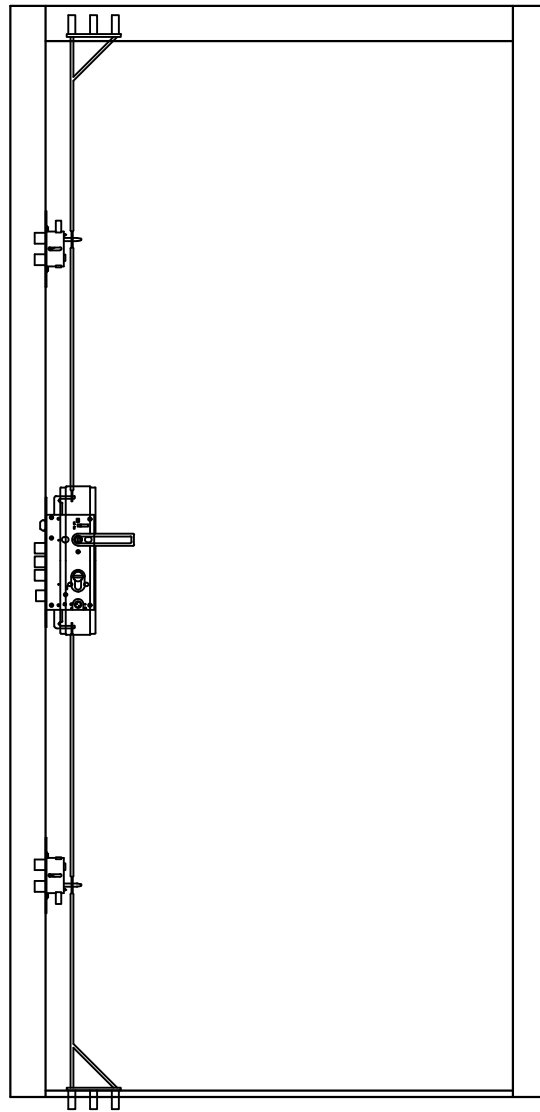

**AERIAL CROSS SECTION**

**OUTSIDE VIEW**

**995**

**2020**

**INSIDE VIEW**

**VERTICAL CROSS SECTION**

**HEAVY DUTY SECURITY DOOR**

**SIZES AVAILABLE  
WIDTH (MM) X HEIGHT (MM)**

695 X 2020
745 X 2020
795 X 2020
845 X 2020
895 X 2020
945 X 2020
995 X 2020
1145 X 2020

**CONSTRUCTION MATERIALS**

GALVANISED STEEL
FRAME: 2MM
DOOR LEAF: 1MM
FIREBOARD INFIL

**HINGES**

4 X 304# STAINLESS STEEL
--------------------------

EXAMPLE SHOWN:  
995X2020 LH OUT  
(VIEWED FROM OUTSIDE)

**LATHAM'S**  
STEEL SECURITY DOORSETS

DRAWN BY:  
CHRIS HARDY

SCALE:  
1:14