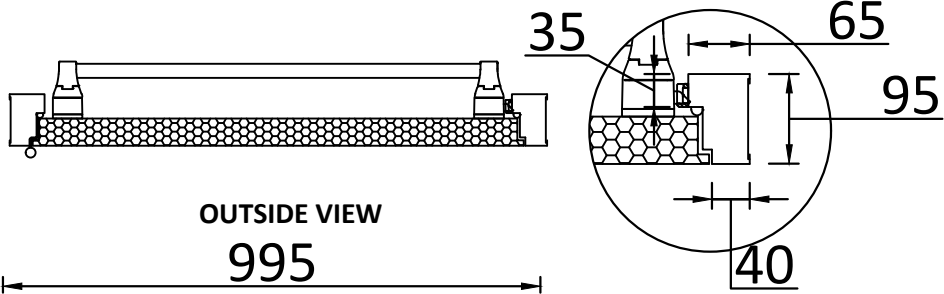

AERIAL CROSS SECTION

VERTICAL CROSS SECTION

OUTSIDE VIEW

995

2020

INSIDE VIEW

**SINGLE POINT
FIRE EXIT DOOR**

SIZES AVAILABLE	
WIDTH (MM)	X HEIGHT (MM)
845	X 2020
895	X 2020
995	X 2020

CONSTRUCTION MATERIALS

GALVANISED STEEL
FRAME: 1MM
DOOR LEAF: 0.6MM
DUFAYLITE INFIL

HINGES

3 X 304# STAINLESS STEEL

EXAMPLE SHOWN:
995X2020 LH OUT
(VIEWED FROM OUTSIDE)

LATHAM'S
STEEL SECURITY DOORSETS

DRAWN BY:
CHRIS HARDY

SCALE:
1:14