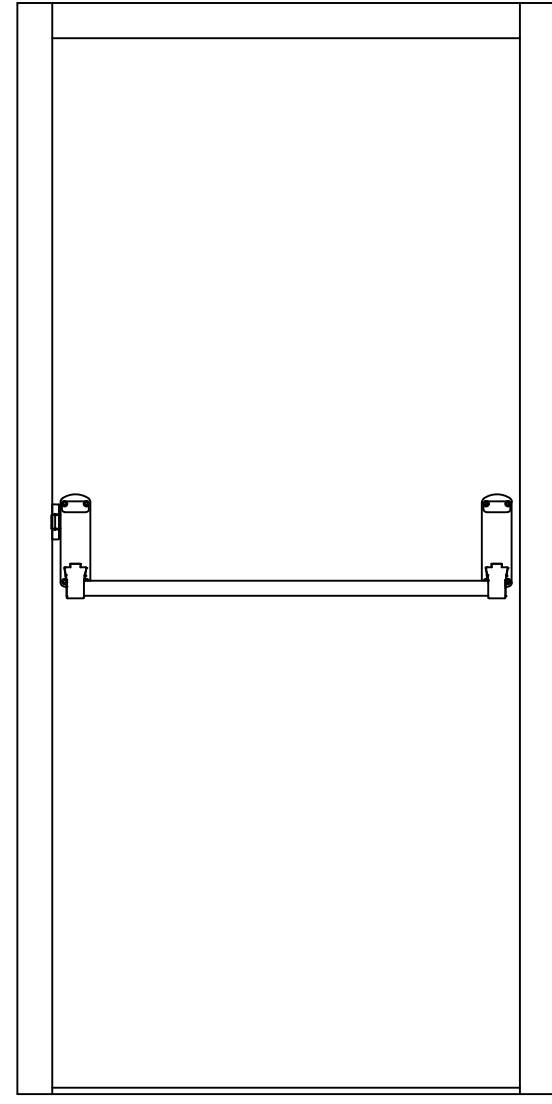

AERIAL CROSS SECTION

VERTICAL CROSS SECTION

OUTSIDE VIEW

995

2020

INSIDE VIEW

**SINGLE POINT
FIRE EXIT DOOR**

SIZES AVAILABLE	
WIDTH (MM)	X HEIGHT (MM)
845	X 2020
895	X 2020
995	X 2020

CONSTRUCTION MATERIALS

GALVANISED STEEL
FRAME: 1MM
DOOR LEAF: 0.6MM
DUFAYLITE INFIL

HINGES

3 X 304# STAINLESS STEEL

EXAMPLE SHOWN:
995X2020 LH OUT
(VIEWED FROM OUTSIDE)

LATHAM'S
STEEL SECURITY DOORSETS

DRAWN BY:
CHRIS HARDY

SCALE:
1:14