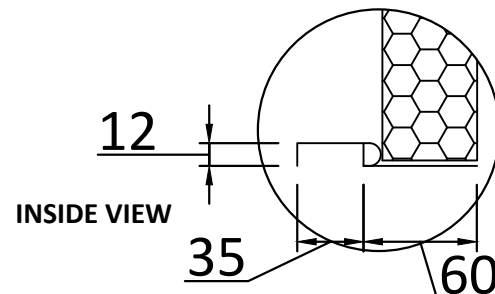

AERIAL CROSS SECTION

VERTICAL CROSS SECTION

OUTSIDE VIEW

995

2020

INSIDE VIEW

**SINGLE POINT
FIRE EXIT DOOR**

SIZES AVAILABLE	
WIDTH (MM)	X HEIGHT (MM)
845	X 2020
895	X 2020
995	X 2020

CONSTRUCTION MATERIALS

GALVANISED STEEL
FRAME: 1MM
DOOR LEAF: 0.6MM
DUFAYLITE INFIL

HINGES

3 X 304# STAINLESS STEEL

EXAMPLE SHOWN:
995X2020 LH OUT
(VIEWED FROM OUTSIDE)

LATHAM'S
STEEL SECURITY DOORSETS

DRAWN BY:
CHRIS HARDY

SCALE:
1:14